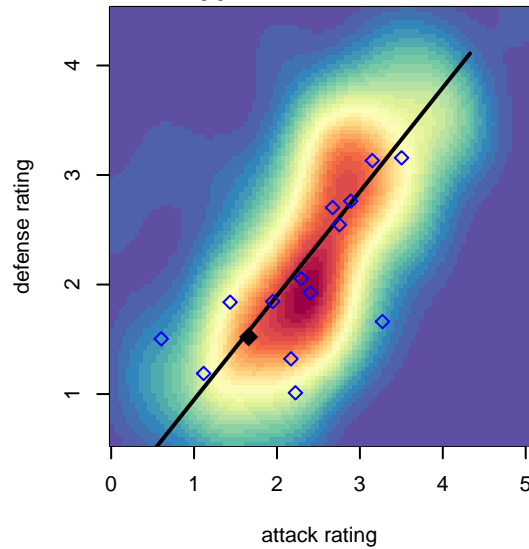

Blackhills FC Red G02

Blackhills FC
 Olympia, WA
 G02 total strength=1259
 attack=5.25 defense=4.58
 fall league = RCL G02 Div 4

alt names used:
 66 Blackhills G02 Red
 BLACKHILLS FC G 02 RED B
 BLACKHILLS FC G 02 RED B (WA)
 Blackhills FC G02 Red B

Venues played:
 2017 Clash At the Border Gold/Silver/Bronze
 2017 Nike Crossfire Challenge Silver Group U1
 2017 Rimland Challenge U16
 2017 RCL G02 Div 4

Blackhills FC Red G02
 Dots are actual minus expected GF (blue circles) and GA (red triangles).
 Blue line is smoothed change in attack strength. Red is smoothed change in defense strength.

**attack and defense variance (black dot)
relative to other teams
and top 10 in region**

**attack and defense rating
relative to others at age
and all opponents in last 13 months**

Performance relative to 13 month average