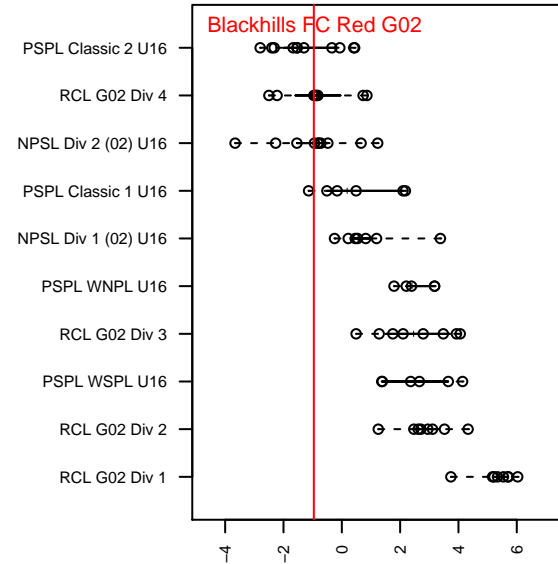

Blackhills FC Red G02

Blackhills FC
 Olympia, WA
 G02 total strength=1259
 attack=5.25 defense=4.58
 fall league = RCL G02 Div 4

alt names used:
 66 Blackhills G02 Red
 BLACKHILLS FC G 02 RED B
 BLACKHILLS FC G 02 RED B (WA)
 Blackhills FC G02 Red B

Venues played:
 2017 Clash At the Border Gold/Silver/Bronze
 2017 Nike Crossfire Challenge Silver Group U1
 2017 Rimland Challenge U16
 2017 RCL G02 Div 4

Blackhills FC Red G02
 Dots are actual minus expected GF (blue circles) and GA (red triangles).
 Blue line is smoothed change in attack strength. Red is smoothed change in defense strength.

**attack and defense variance (black dot)
relative to other teams
and top 10 in region**

**attack and defense rating
relative to others at age
and all opponents in last 13 months**

Performance relative to 13 month average