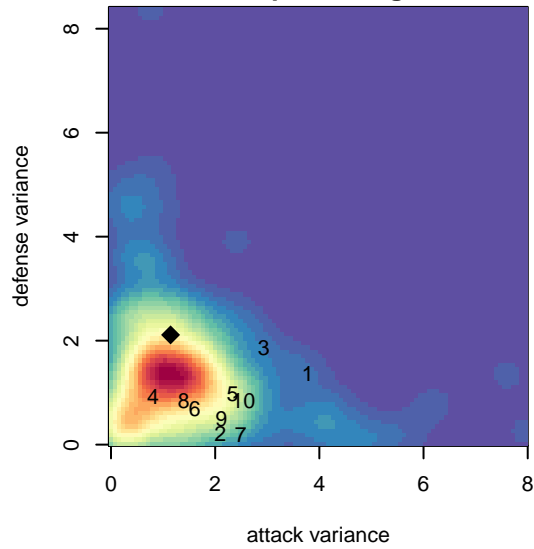

Blackhills FC Red G02

Blackhills FC
 Olympia, WA
 G02 total strength=1259
 attack=5.25 defense=4.58
 fall league = RCL G02 Div 4

alt names used:
 66 Blackhills G02 Red
 BLACKHILLS FC G 02 RED B
 BLACKHILLS FC G 02 RED B (WA)
 Blackhills FC G02 Red B

Venues played:
 2017 Clash At the Border Gold/Silver/Bronze
 2017 Nike Crossfire Challenge Silver Group U1
 2017 Rimland Challenge U16
 2017 RCL G02 Div 4

Blackhills FC Red G02
 Dots are actual minus expected GF (blue circles) and GA (red triangles).
 Blue line is smoothed change in attack strength. Red is smoothed change in defense strength.

**attack and defense variance (black dot)
relative to other teams
and top 10 in region**

**attack and defense rating
relative to others at age
and all opponents in last 13 months**

Performance relative to 13 month average